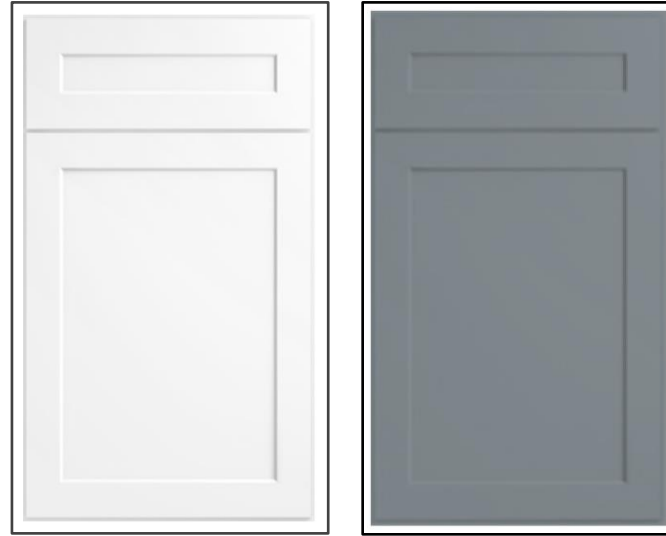

MANOR

White Subway (3x12)
Herringbone – Shower Walls

Black Slate (12x24)
Bathroom Floor & Shower Floor

BYRNE

White Flat Panel Floating Vanity
White Quartz Countertops

Image is for show – countertop/functionality will look slightly different

TORRESDALE

White Flat Panel Floating Vanity
White Quartz Countertops

Image is for show – countertop/functionality will look slightly different

MANOR

White Flat Panel Floating Vanity
White Quartz Countertops

Image is for show – countertop/functionality will look slightly different

BYRNE

White Shaker
Uppers / Lower / Island

TORRESDALE

White Shaker
Uppers

Grey Shaker
Lower / Island

MANOR

White Flat Panel
Uppers