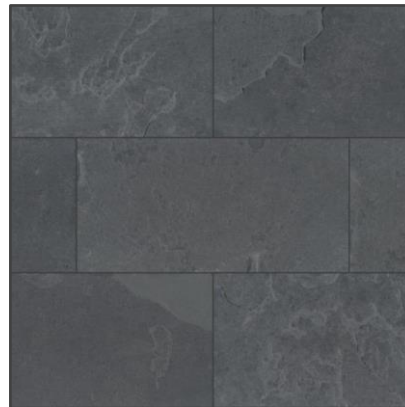

BYRNE

White Subway (3x12)
Vertical Stacked – Shower Walls

Black Slate (12x24)
Bathroom Floor & Shower Floor

TORRESDALE

White Subway (3x12)
Horizontal Stacked – Shower Walls

Black Slate (12x24)
Bathroom Floor & Shower Floor

MANOR

White Subway (3x12)
Herringbone – Shower Walls

Black Slate (12x24)
Bathroom Floor & Shower Floor

BYRNE

White Flat Panel Floating Vanity
White Quartz Countertops

Image is for show – countertop/functionality will look slightly different

TORRESDALE

White Flat Panel Floating Vanity
White Quartz Countertops

Image is for show – countertop/functionality will look slightly different

MANOR

White Flat Panel Floating Vanity
White Quartz Countertops