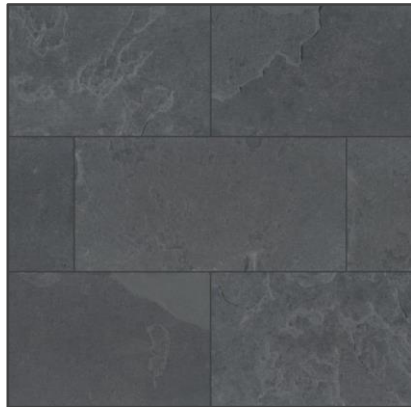

BYRNE

White Subway (3x12)
Vertical Stacked – Shower Walls

Black Slate (12x24)
Bathroom Floor & Shower Floor

TORRESDALE

White Subway (3x12)
Horizontal Stacked – Shower Walls

Black Slate (12x24)
Bathroom Floor & Shower Floor

MANOR

White Subway (3x12)
Herringbone – Shower Walls

Black Slate (12x24)
Bathroom Floor & Shower Floor

BYRNE

White Flat Panel Floating Vanity
White Quartz Countertops

Image is for show – countertop/functionality will look slightly different

TORRESDALE

White Flat Panel Floating Vanity
White Quartz Countertops

Image is for show – countertop/functionality will look slightly different

MANOR

White Flat Panel Floating Vanity
White Quartz Countertops