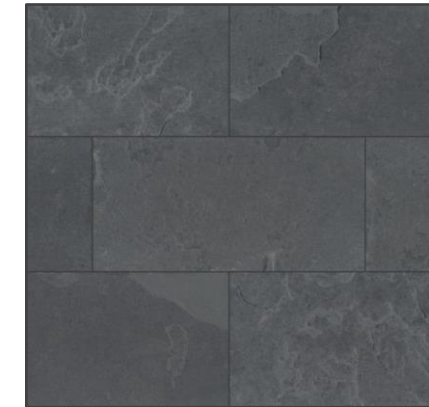

BYRNE

White Subway (3x12)
Vertical Stacked – Shower Walls

Black Slate (12x24)
Bathroom Floor & Shower Floor

TORRESDALE

White Subway (3x12)
Horizontal Stacked – Shower Walls

Black Slate (12x24)
Bathroom Floor & Shower Floor

MANOR

White Subway (3x12)
Herringbone – Shower Walls

Black Slate (12x24)
Bathroom Floor & Shower Floor

BYRNE

White Flat Panel Floating Vanity
White Quartz Countertops

Image is for show – countertop/functionality will look slightly different

TORRESDALE

White Flat Panel Floating Vanity
White Quartz Countertops

Image is for show – countertop/functionality will look slightly different

MANOR

White Flat Panel Floating Vanity
White Quartz Countertops